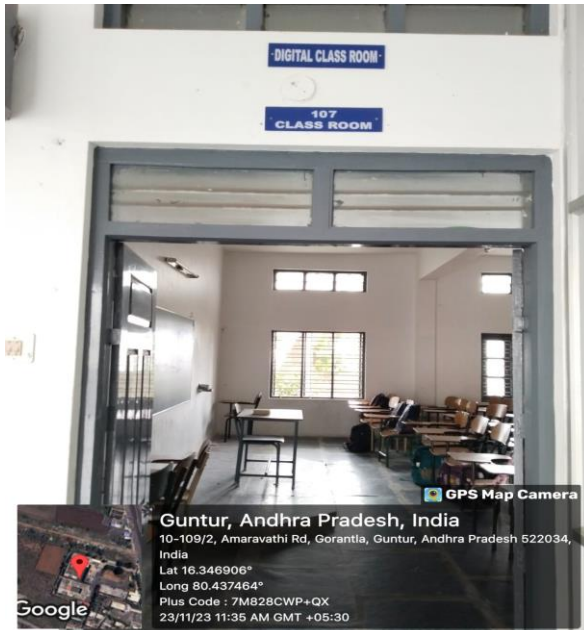

ST. ANN'S COLLEGE FOR WOMEN

(Affiliated to Acharya Nagarjuna University,

Recognized Under Section 2(f) of UGC Act 1956-New Delhi)

Amaravathi Road, Gorantla, Guntur – 522034 (A.P)

Email: st_anns_coll@yahoo.co.in Website: www.stannscollegeforwomen.org

Criterion: IV

Metric –4.1.1

Class Rooms at St. Anne Block

Class Room : 107